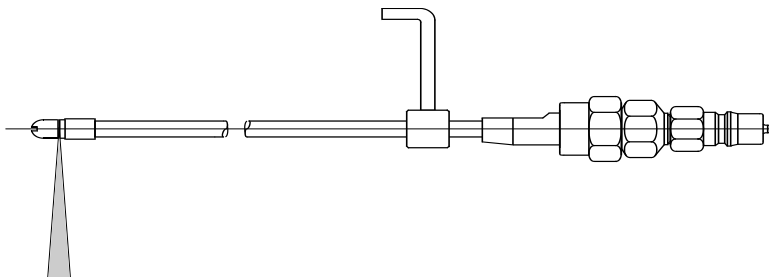

## TECHNICAL DATA SHEET

**Product:** **Lance 900x4, 180°** **Art No 1727600**

<b>Technical data:</b>	Method	High Pressure Airless
	Spray pattern	180° radial, flat
	Length	900 mm (35 inch)
	Diameter	4 mm (0.16 inch)
	Capacity	approx. 0.3 Lt/min

**Range of use:** For application of low viscosity products in cavities, box sections or other surfaces where distance application is needed. Good atomisation provided by the jet allows application of controlled film thickness. The spray field indicator shows the spray direction

To avoid damage of the quick disconnect coupling and to enhance flexibility of the system always use extension hose when connecting wand to the gun

**Spare parts:** **1 Filter 200 mesh**  
**2 Nipple**