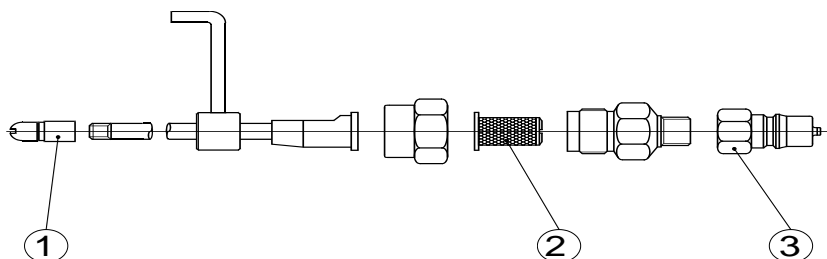

## TECHNICAL DATA SHEET

**Product:** **Lance 900x4, 180°** **Art No 1727600**

<b>Technical data:</b>	Method	High Pressure Airless
	Spray pattern	180° radial, flat
	Length	900 mm (35 inch)
	Diameter	4 mm (0.16 inch)
	Capacity	approx. 0.3 Lt/min

**Range of use:** For application of low viscosity products in cavities, box sections or other surfaces where distance application is needed. Good atomisation provided by the jet allows application of controlled film thickness. The spray field indicator shows the spray direction

To avoid damage of the quick disconnect coupling and to enhance flexibility of the system always use extension hose when connecting wand to the gun

**Spare parts:** **1 Filter 200 mesh**  
**2 Nipple**