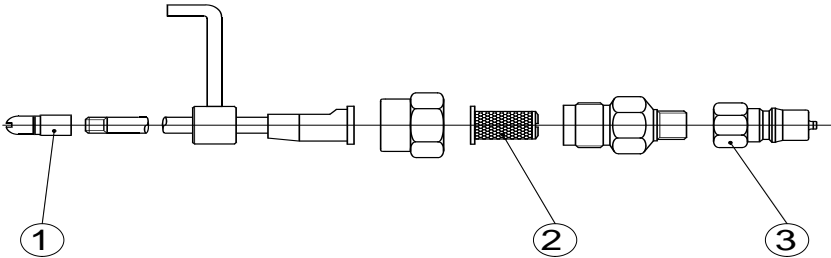

TECHNICAL DATA SHEET

Product: **Lance 1500x4, 180°** **Art No 1727500**

Technical data:	Method	High Pressure Airless
	Spray pattern	180° radial, flat
	Length	1500 mm (59 inch)
	Diameter	4 mm (0.16 inch)
	Capacity	approx. 0.3 Lt/min

Range of use: For application of low viscosity products in cavities, box sections or other surfaces where distance application is needed. Good atomisation provided by the jet allows application of controlled film thickness. The spray field indicator shows the spray direction

To avoid damage of the quick disconnect coupling and to enhance flexibility of the system always use extension hose when connecting to the gun

Spare parts: **1 Filter 200 mesh** **Art No 1713100**
2 Nipple **Art No 1713600**