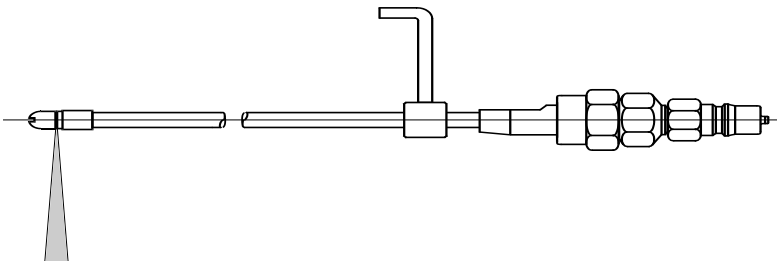

TECHNICAL DATA SHEET

Product: **Lance 1500x4, 180°** **Art No 1727500**

Technical data:	Method	High Pressure Airless
	Spray pattern	180° radial, flat
	Length	1500 mm (59 inch)
	Diameter	4 mm (0.16 inch)
	Capacity	approx. 0.3 Lt/min

Range of use: For application of low viscosity products in cavities, box sections or other surfaces where distance application is needed. Good atomisation provided by the jet allows application of controlled film thickness. The spray field indicator shows the spray direction

To avoid damage of the quick disconnect coupling and to enhance flexibility of the system always use extension hose when connecting to the gun

Spare parts: **1 Filter 200 mesh** **Art No 1713100**
2 Nipple **Art No 1713600**